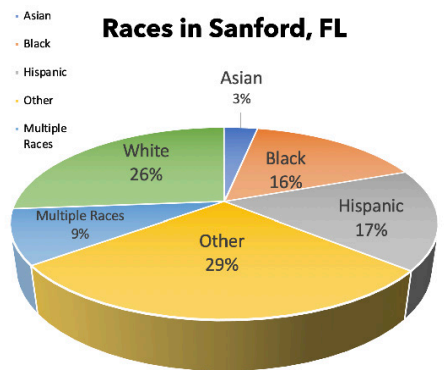

SEMINOLE COUNTY, FLORIDA

Central Church is located in the Northern Region of Seminole County, Florida

Population (2020): **470,856**

Race & Ethnicity: White (56%) Hispanic (22.6%) Black (10.6%)

Median Income (2019): \$66,768 (7.6% families live in poverty)

Median age (2019): 39.2 years of age

SANFORD, FLORIDA

Central Church is located in Sanford, Florida. This historic city is nestled in the Central Florida area. Its deep roots extend as far back as 1877. Sanford is currently growing at a rate of 2.14% annually & has had a population increase by 19.71% since the last census. The population as of 2021 is approx. 64,130 people.

Race & Ethnicity: White (68.5%) Hispanic (14.9%) Black (9.9%)

Median Income (2019): \$49,494 (9.2% families live in poverty)

Median age (2019) 46.6 years of age